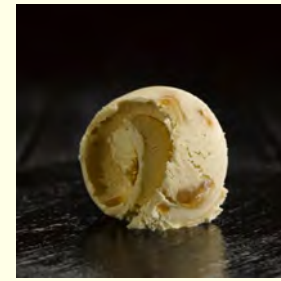

COOKIE DOUGH

Biscuit flavoured ice cream with chunks of chocolate chip cookie dough