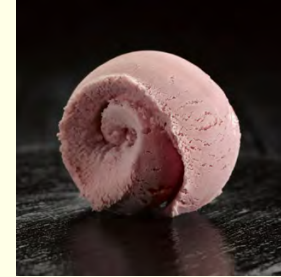

STRAWBERRIES & CREAM

Premium strawberry ice cream with real strawberry pieces