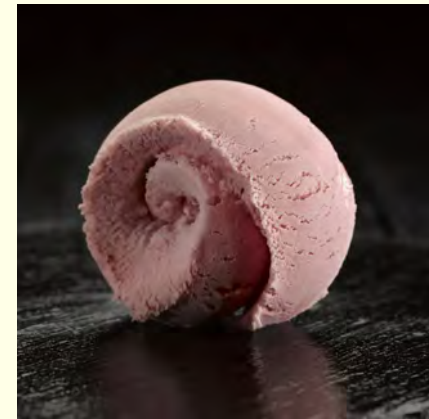

High Corner House

The Square - Llanharan - CF72 9NR

Mario's
LUXURY WELSH ICE CREAM

ICE CREAM MENU

Telephone
01443 858275

www.thehighcorner-llanharan.co.uk