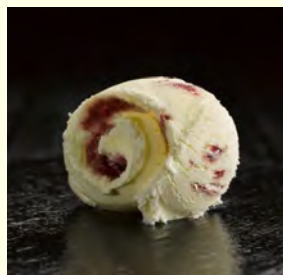

AMARENO CHERRY

Mario's dairy vanilla ice cream laced with amareno cherries